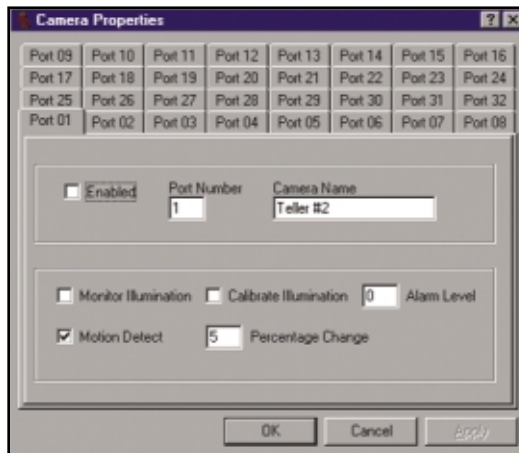

CONTROL SUITE CONFIGURATOR

Configurator provides complete on-site or remote setup and programming functions for the IRIS DVS. All settings for camera timing, motion sensitivity, number of cameras and transaction types are done through Configurator. The systems are totally programmable while IRIS Server software is running. A site map with interactive camera locations may be updated at will; various transaction protocols may be selected, custom transaction protocols identified and sort characteristics chosen. Transaction information may be overlaid on the video image, in differing types of colors and backgrounds, and moved on the screen into various locations.

Key Features

- > Programming software for IRIS DVS
- > Communication through network, dial-up or on-site systems
- > Universal site map symbols indicate safe, vault, teller station, ATM, etc.
- > Customized camera naming for each location
- > Identification/verification of TCP/IP connections by transaction system
- > Reporting on disk usage and allocation for surveillance and transaction days are programmable
- > Timing, activation and camera selections for events are programmable
- > Image compression may be set for higher quality or more images
- > Lumen compensation control adjusts for gradual lighting changes

IRIS Digital Video Systems
10750 Forest Lane
Dallas, Texas 75243
(888) 451-4646
Fax (214) 349-0482
www.DigitalVideocc.tv