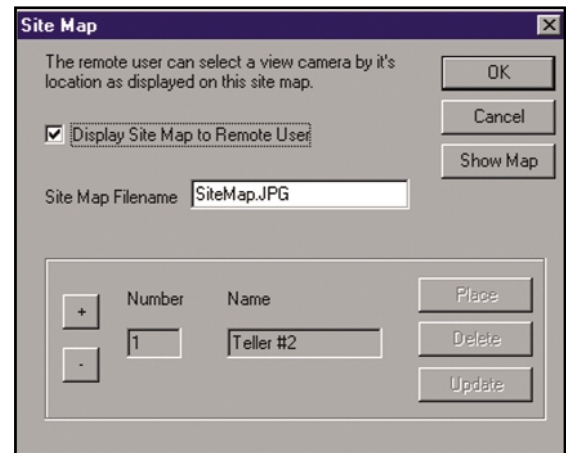

CONTROL SUITE CONFIGURATOR

Configurator provides complete on-site or remote setup and programming functions for the IRIS DVS. All settings for camera timing, motion sensitivity, number of cameras and transaction types are done through Configurator. The systems are totally programmable while IRIS Server software is running. A site map with interactive camera locations may be updated at will; various transaction protocols may be selected, custom transaction protocols identified and sort characteristics chosen. Transaction information may be overlaid on the video image, in differing types of colors and backgrounds, and moved on the screen into various locations.

Key Features

- > Programming software for IRIS DVS
- > Communication through network, dial-up or on-site systems
- > Universal site map symbols indicate safe, vault, teller station, ATM, etc.
- > Customized camera naming for each location
- > Identification/verification of TCP/IP connections by transaction system
- > Reporting on disk usage and allocation for surveillance and transaction days are programmable
- > Timing, activation and camera selections for events are programmable
- > Image compression may be set for higher quality or more images
- > Lumen compensation control adjusts for gradual lighting changes

IRIS Digital Video Systems
10750 Forest Lane
Dallas, Texas 75243
(888) 451-4646
Fax (214) 349-0482
www.DigitalVideocc.tv